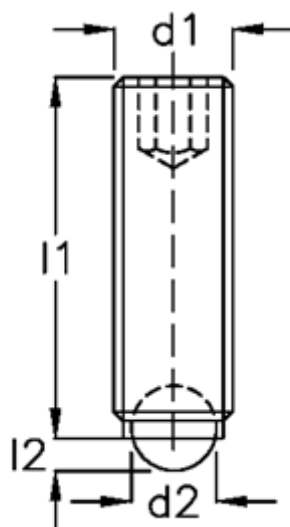

Article number: 20906621

Description: E+G Ball point screw
GN 605-M6-25-AN

Measures

d1	= M6
d2	= 4.0
Internal hexagon	= 3.0
l1	= 25
l2	= 1.4